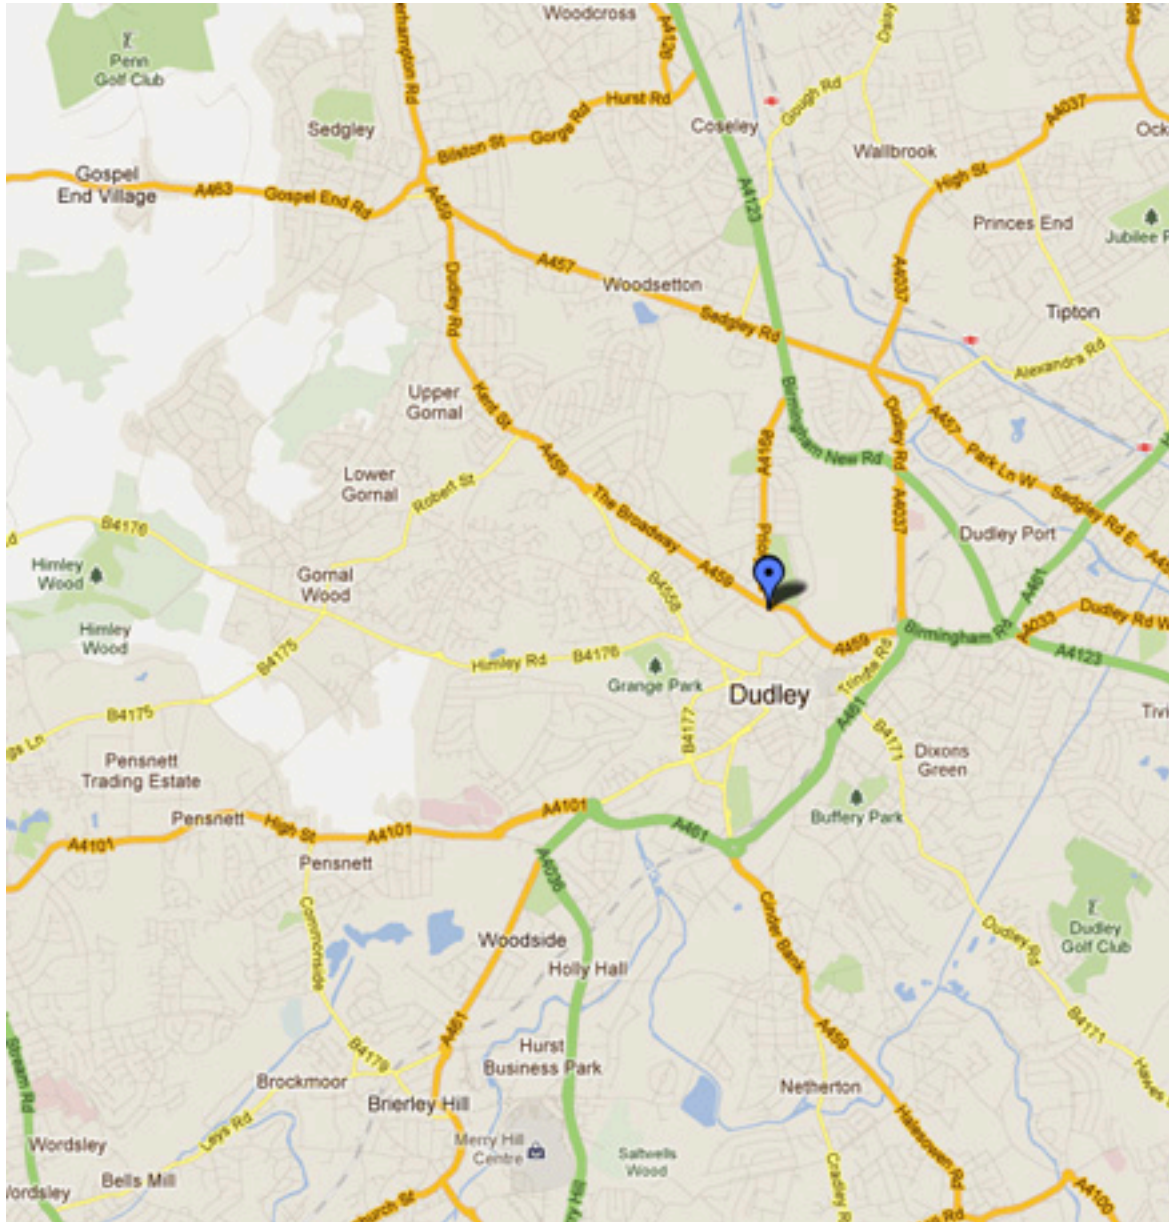

Large And Small Scale Maps Of Dudley Local Area

Saltmine Trust – 61 The Broadway, Dudley, West Midlands, DY1 3EB
Travel Information

Dudley Port Station is the nearest station to the Saltmine office, the address is:
Station Road
Dudley Port
Tipton
DY4 8UB

Trains run approximately every 30 minutes between Dudley Port and

Birmingham New Street, Monday to Friday.

Sandwell and Dudley Station is on the same line as Dudley Port, but it is further from the Saltmine office, however, longer distance trains also stop here. The address is:

Bromford Lane
Oldbury
West Bromwich

Again trains run approximately every 30 minutes between here and Birmingham New Street, Monday to Friday.

For further information on train and bus times please call the following numbers:

Travel line Number	0870 608 2608
Centro	0121 200 2700

Directions to Saltmine Trust Office From the M5

Exit the M5 At junction 2 – sign post Dudley

At roundabout take the 4th exit onto Wolverhampton road – A4123 (Dual carriageway) towards Dudley, Wolverhampton road leads directly into New Birmingham Road.